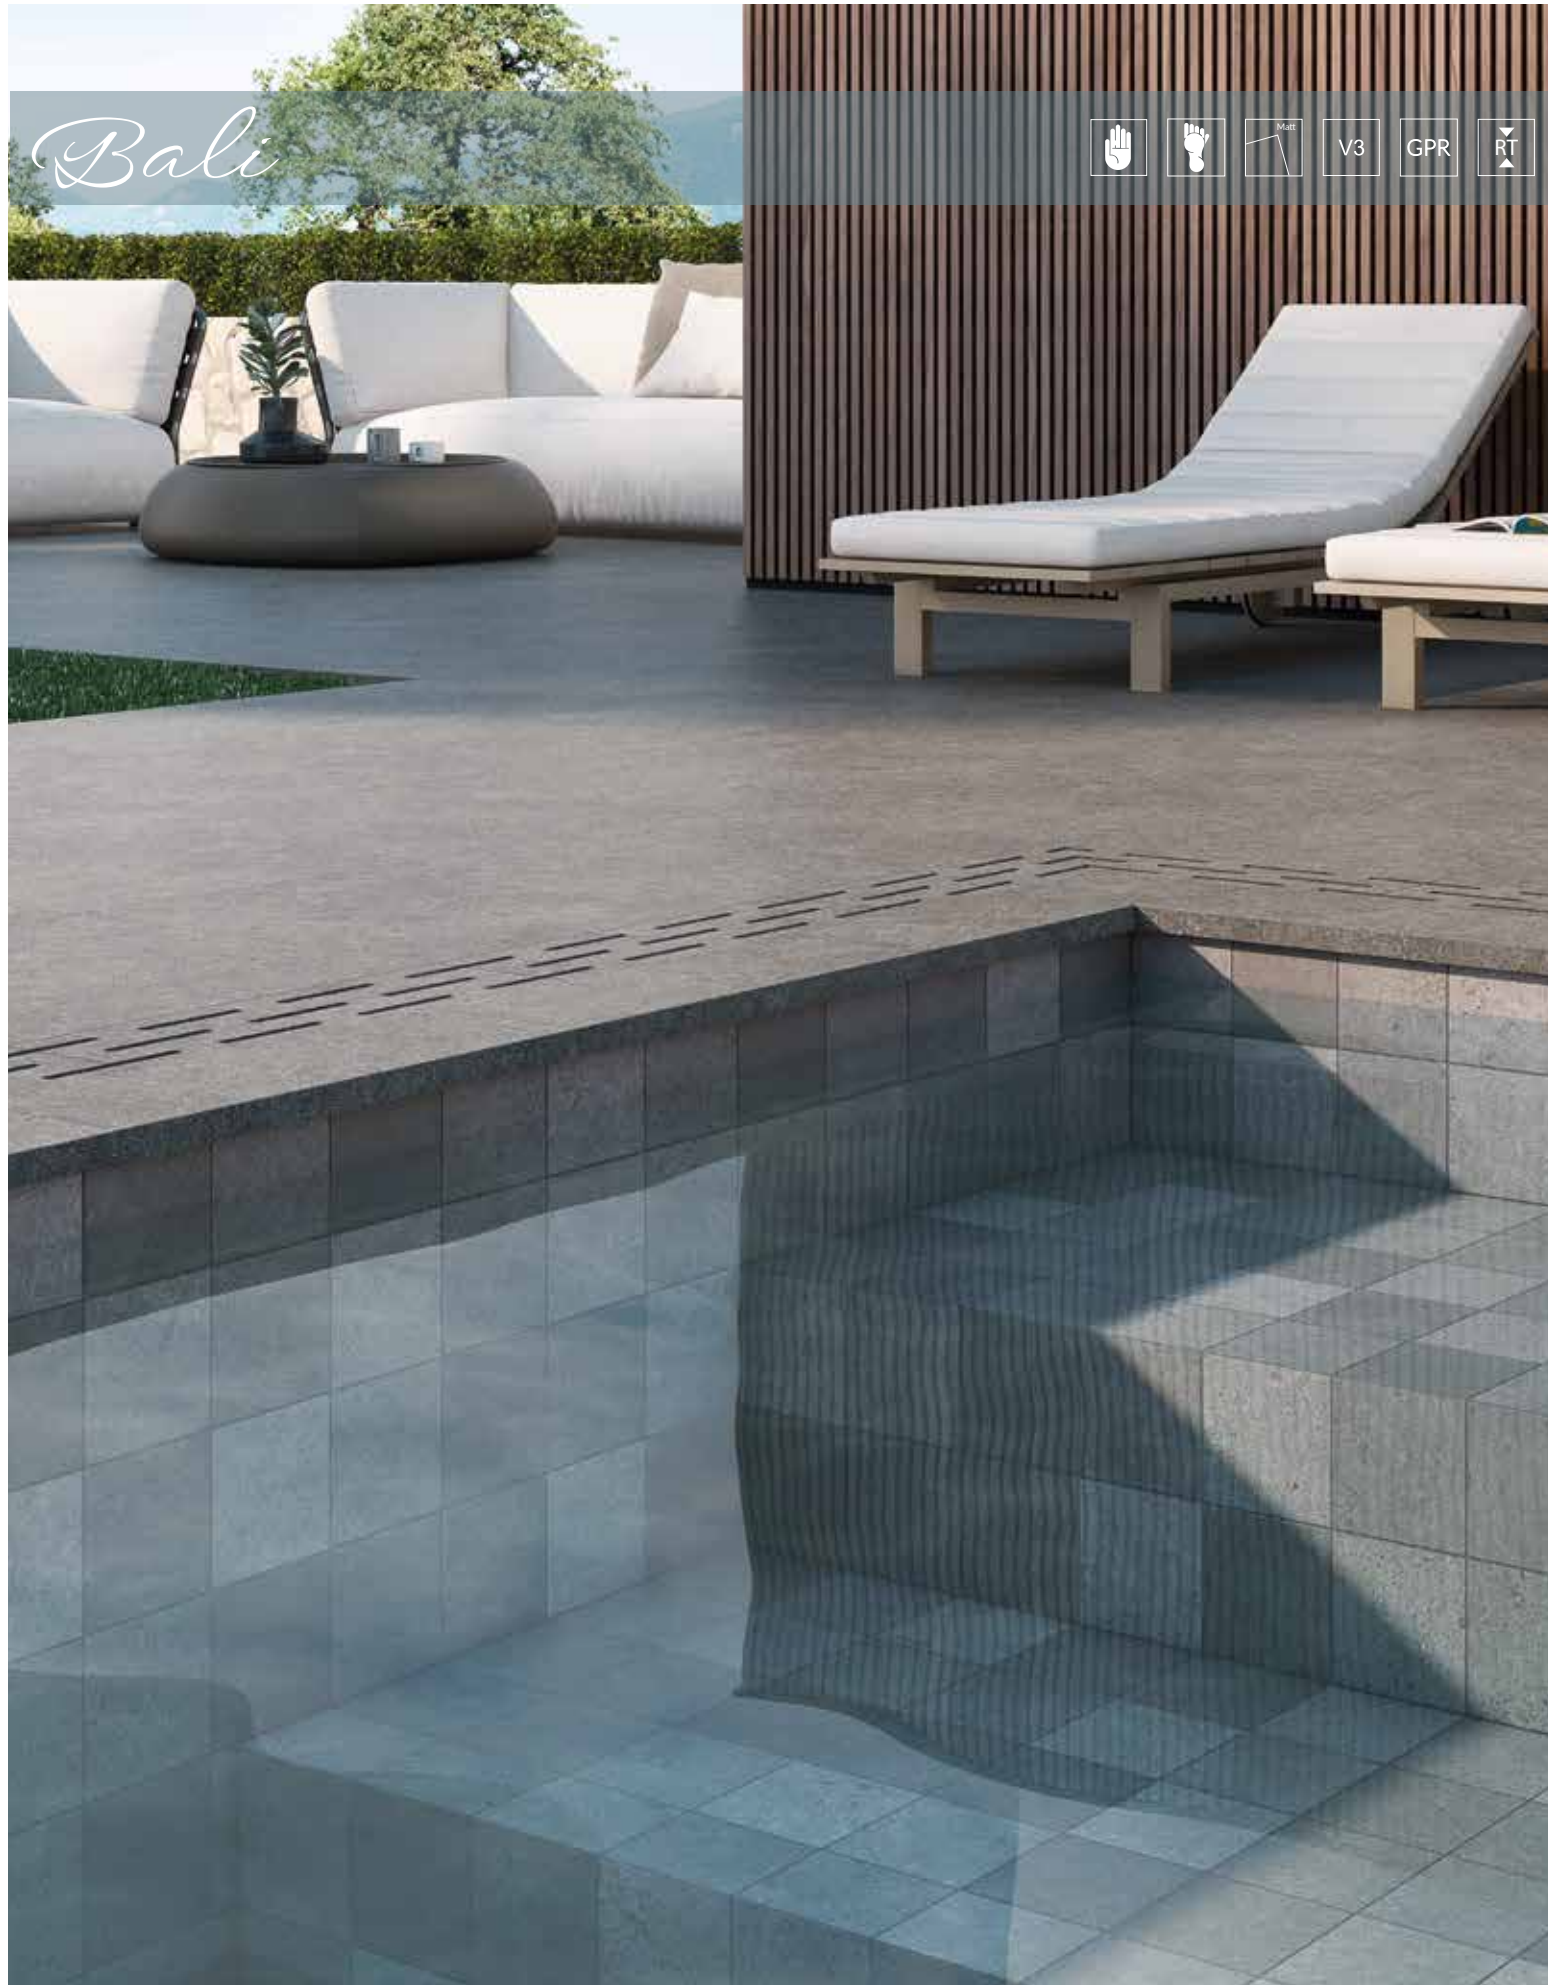

Atlantico Marine

Atlantico Mix

Atlantico Turquoise & Juliette Grey

Atlantico Sand & Juliette Grey

Bali Grey 15x15 cm\_5,9"x5,9" & Pierre Dot Black 60x120x2 cm\_23,6"x47,2"x0,8"

Bali

15x15 cm\_5,9"x5,9" Different graphics randomly packaged