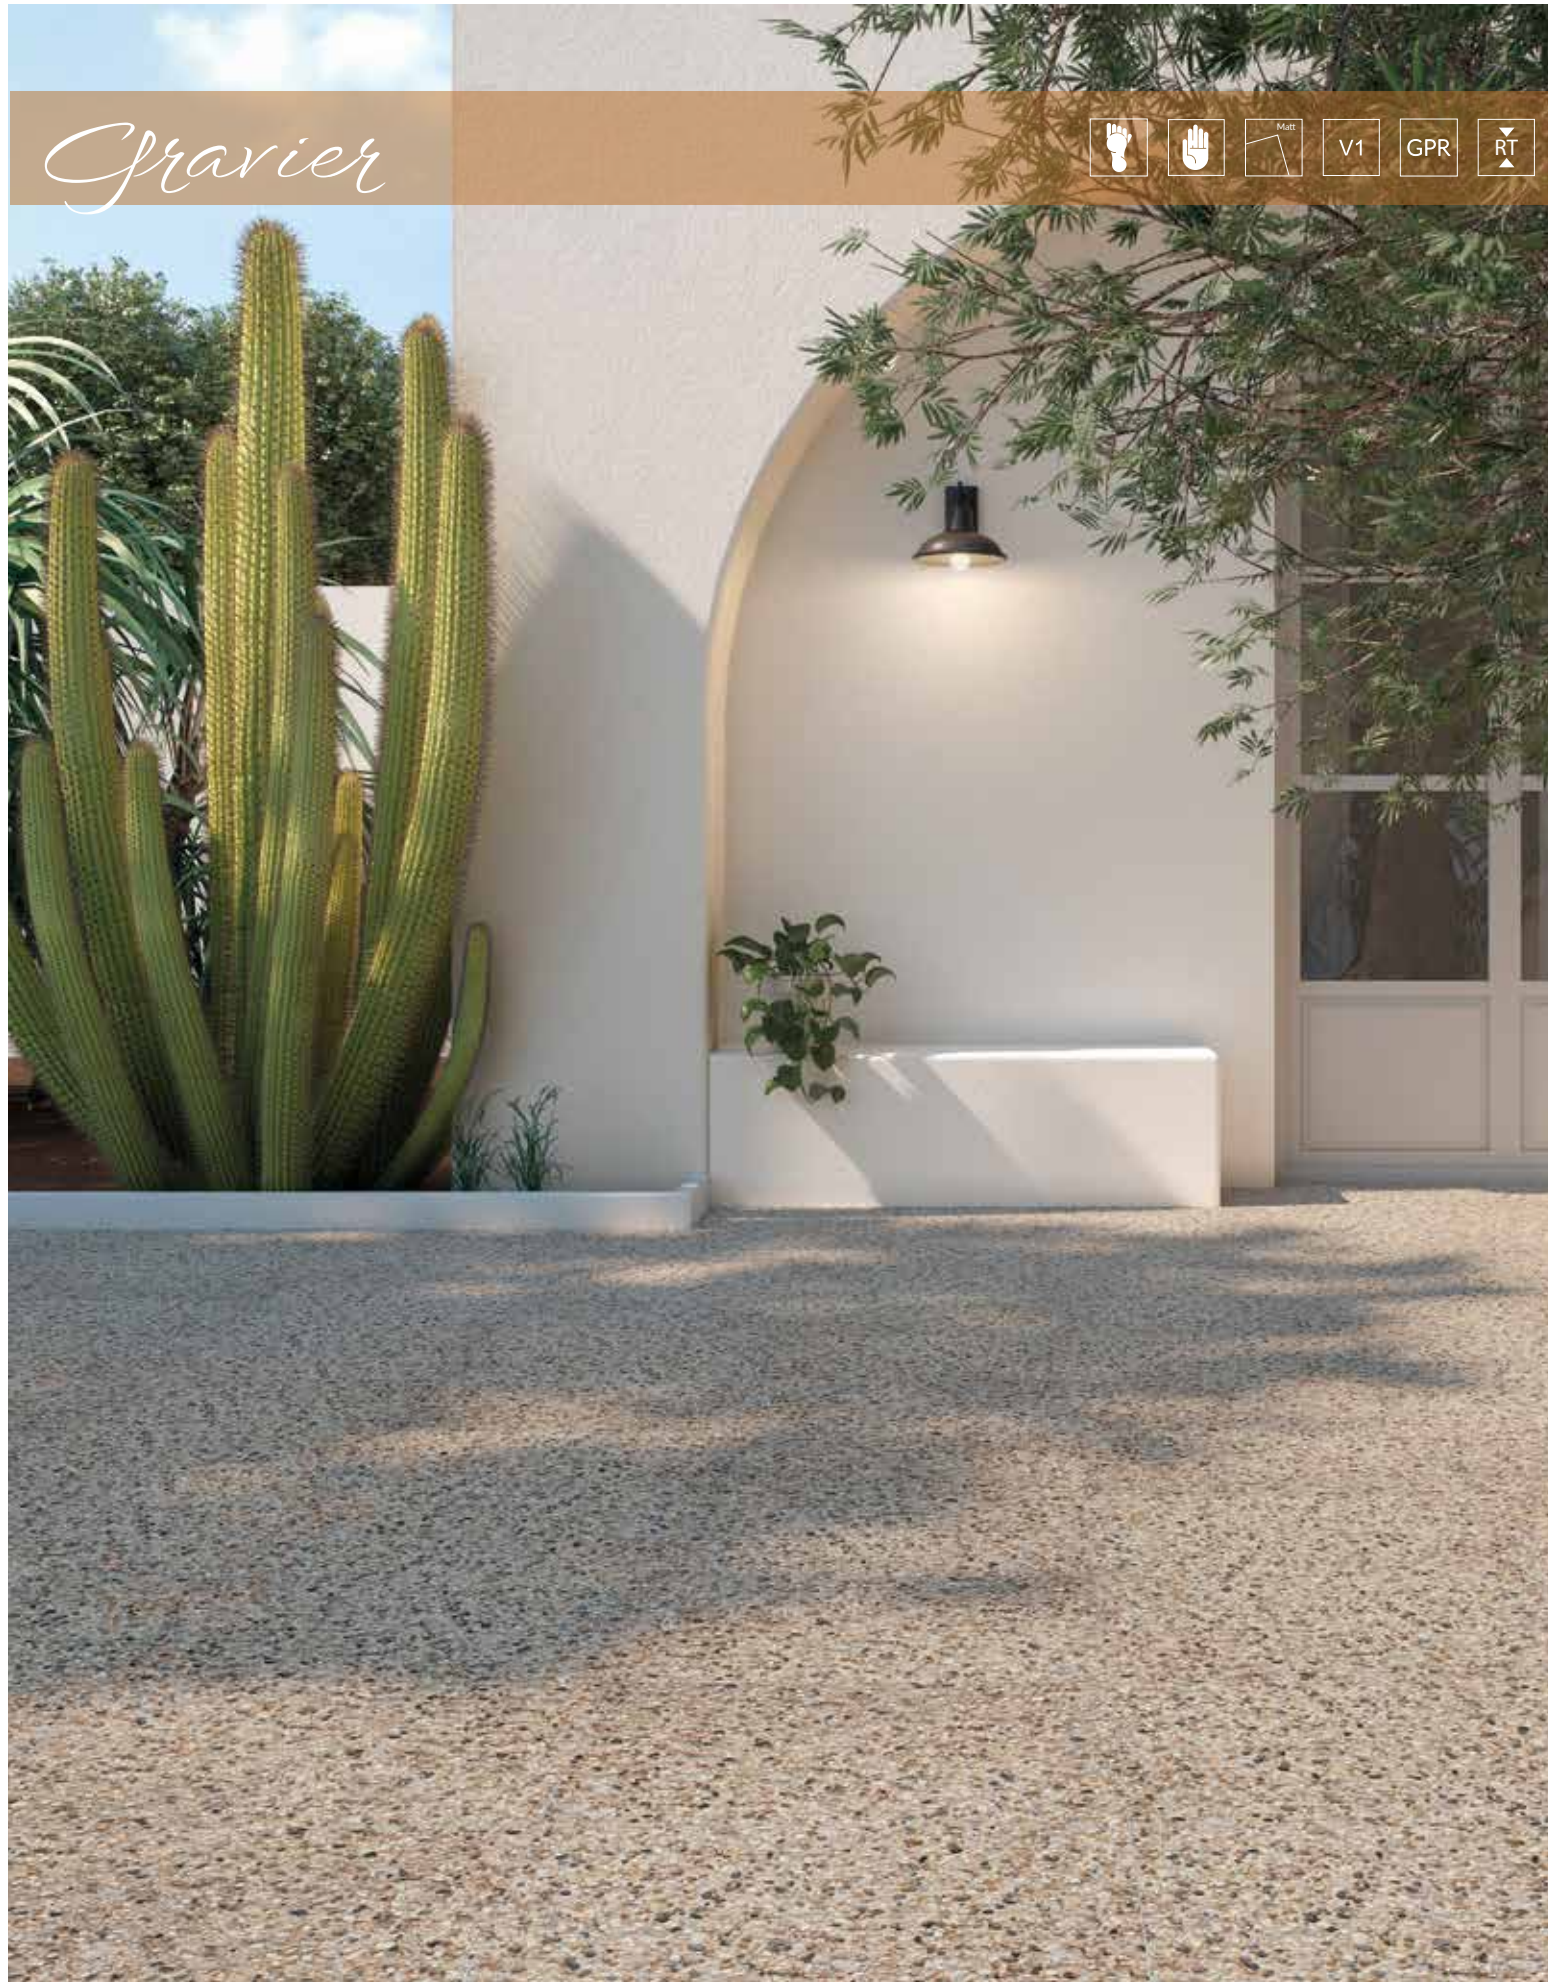

Gravier Arena 40x60 cm._15,7"x23,6"

Gravier

40x60 cm._15,7"x23,6"

..... Different graphics randomly packaged