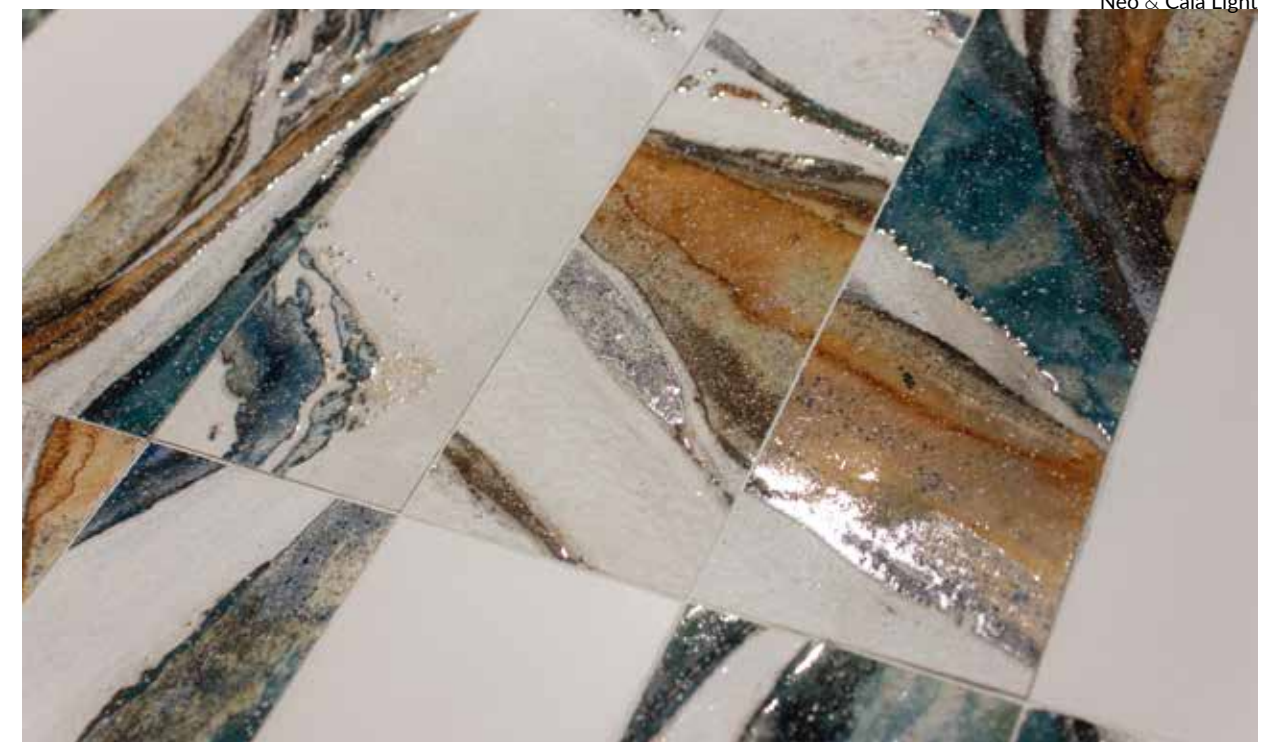

*_The partly handcrafted method of production causes shade variation and beautifully imperfect effects_*