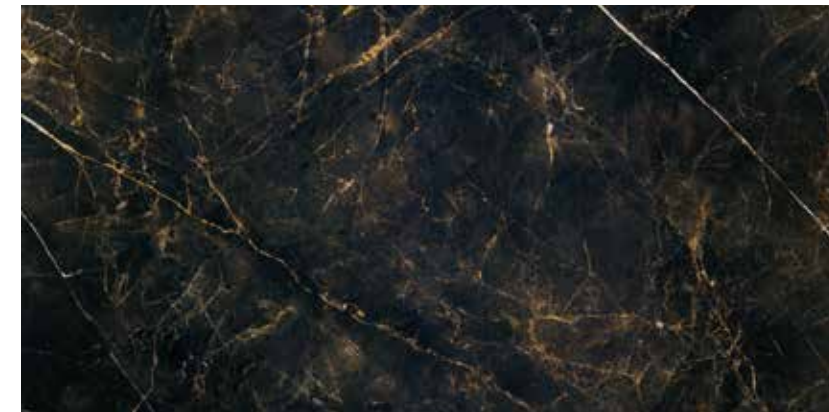

Gauguin Negro