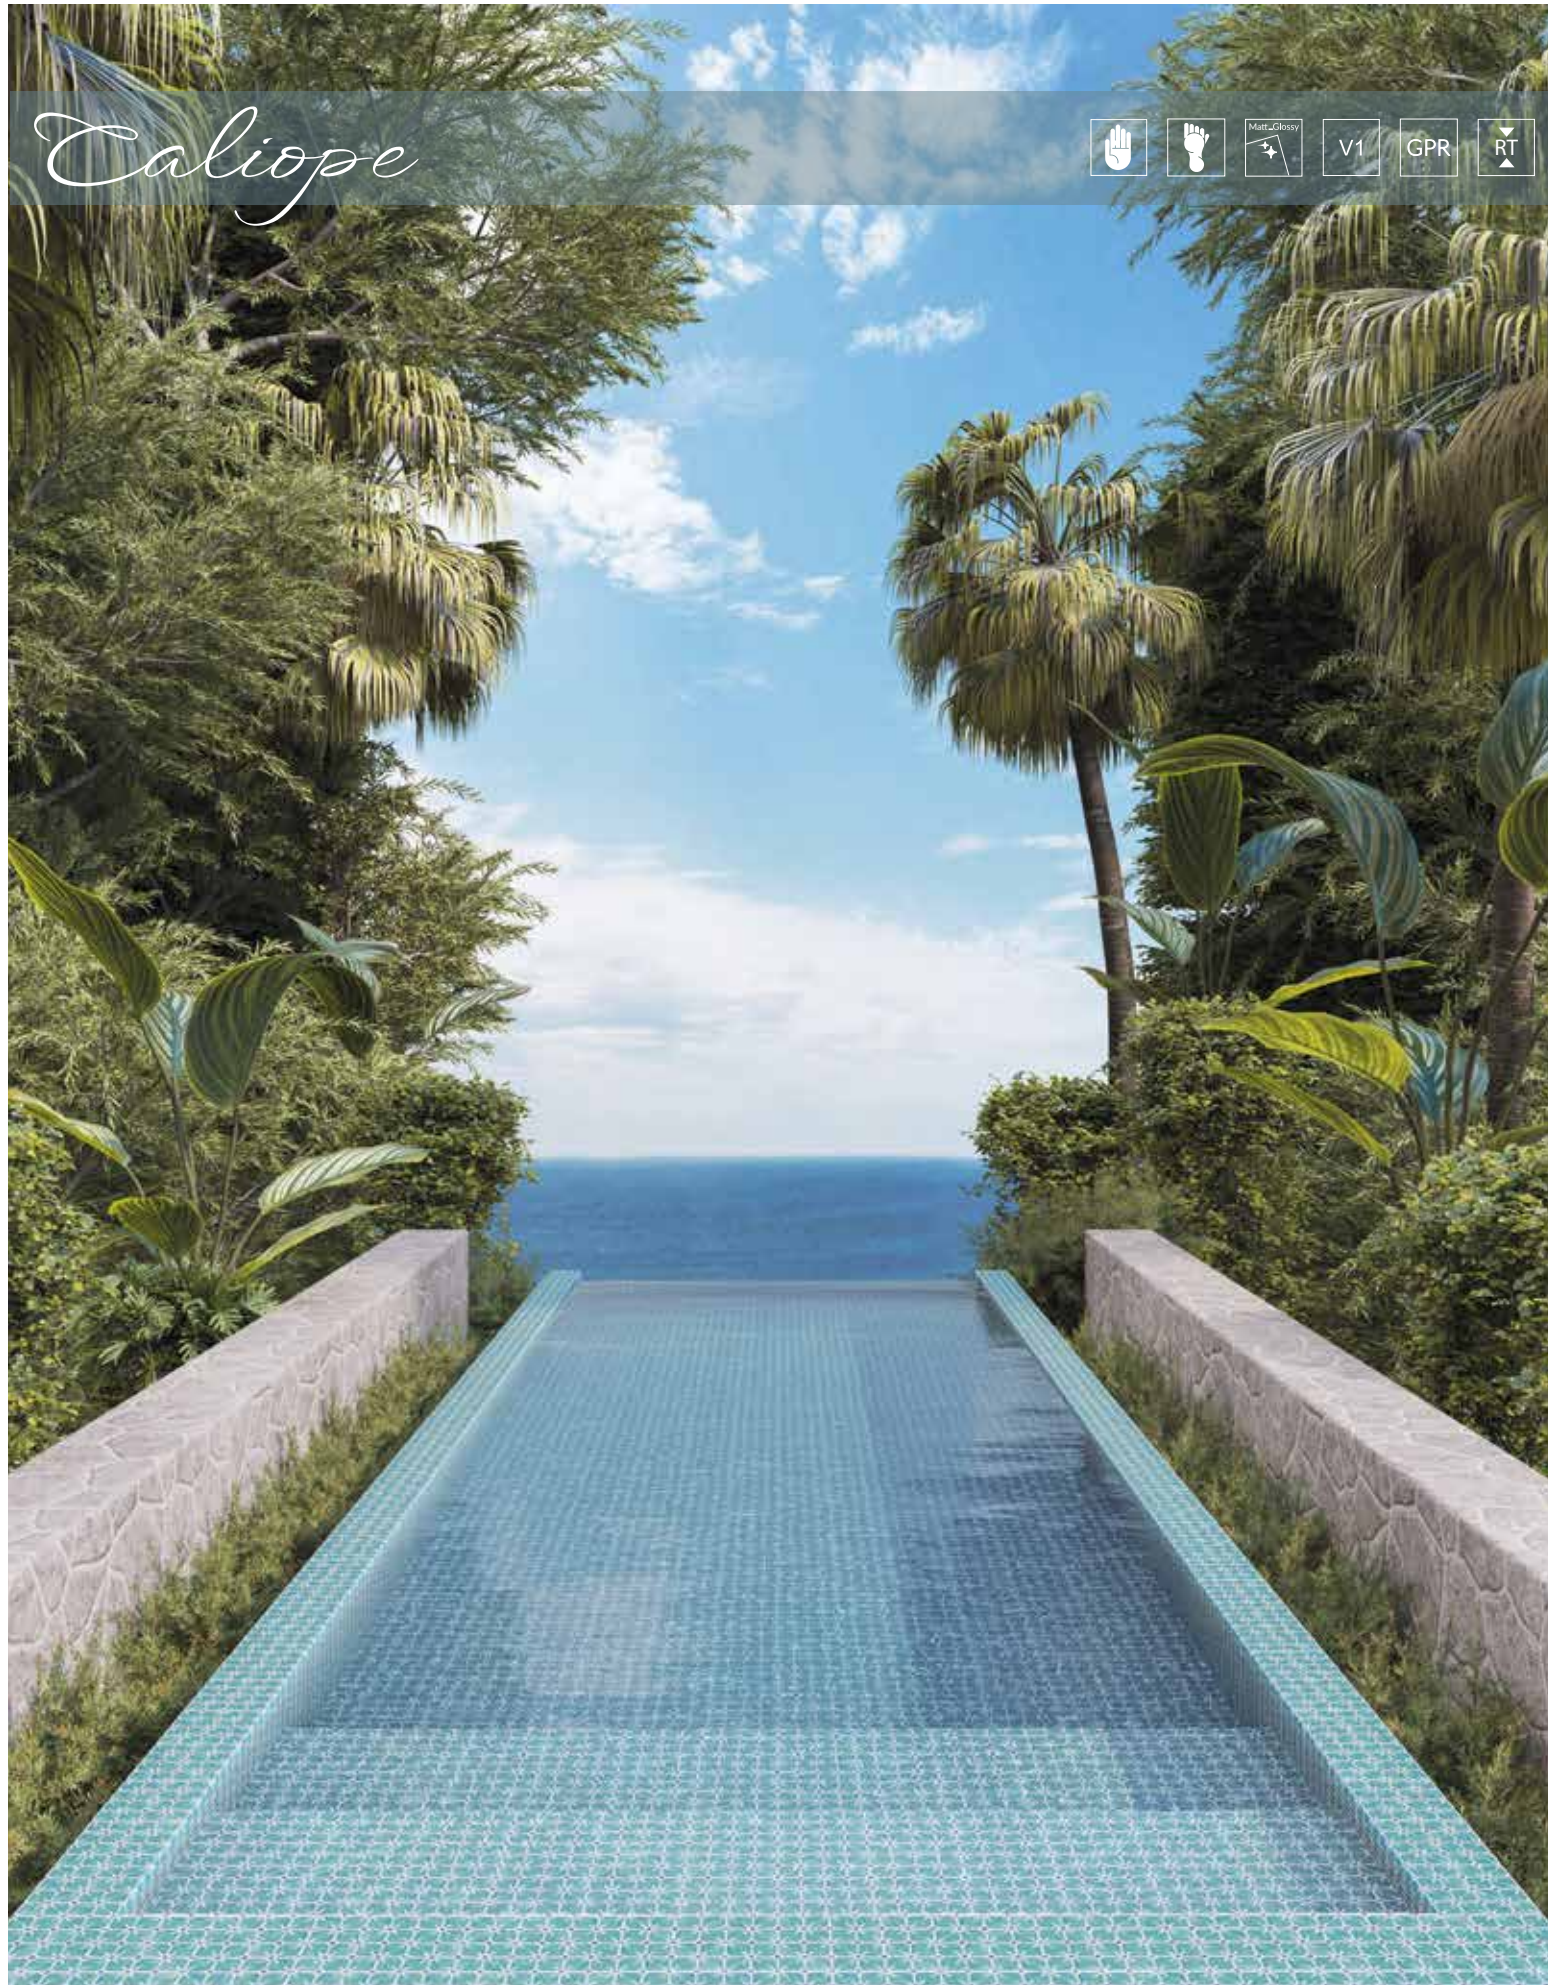

Bali Green  
4 Tiles Shown

Bali Grey  
4 Tiles Shown

Bali Green & Juliette Bone

Bali Grey

Caliopo Turquoise 15x15 cm.\_5,9"x5,9"

*Caliopo*

15x15 cm.\_5,9"x5,9" Different graphics randomly packaged

Caliopo Sand