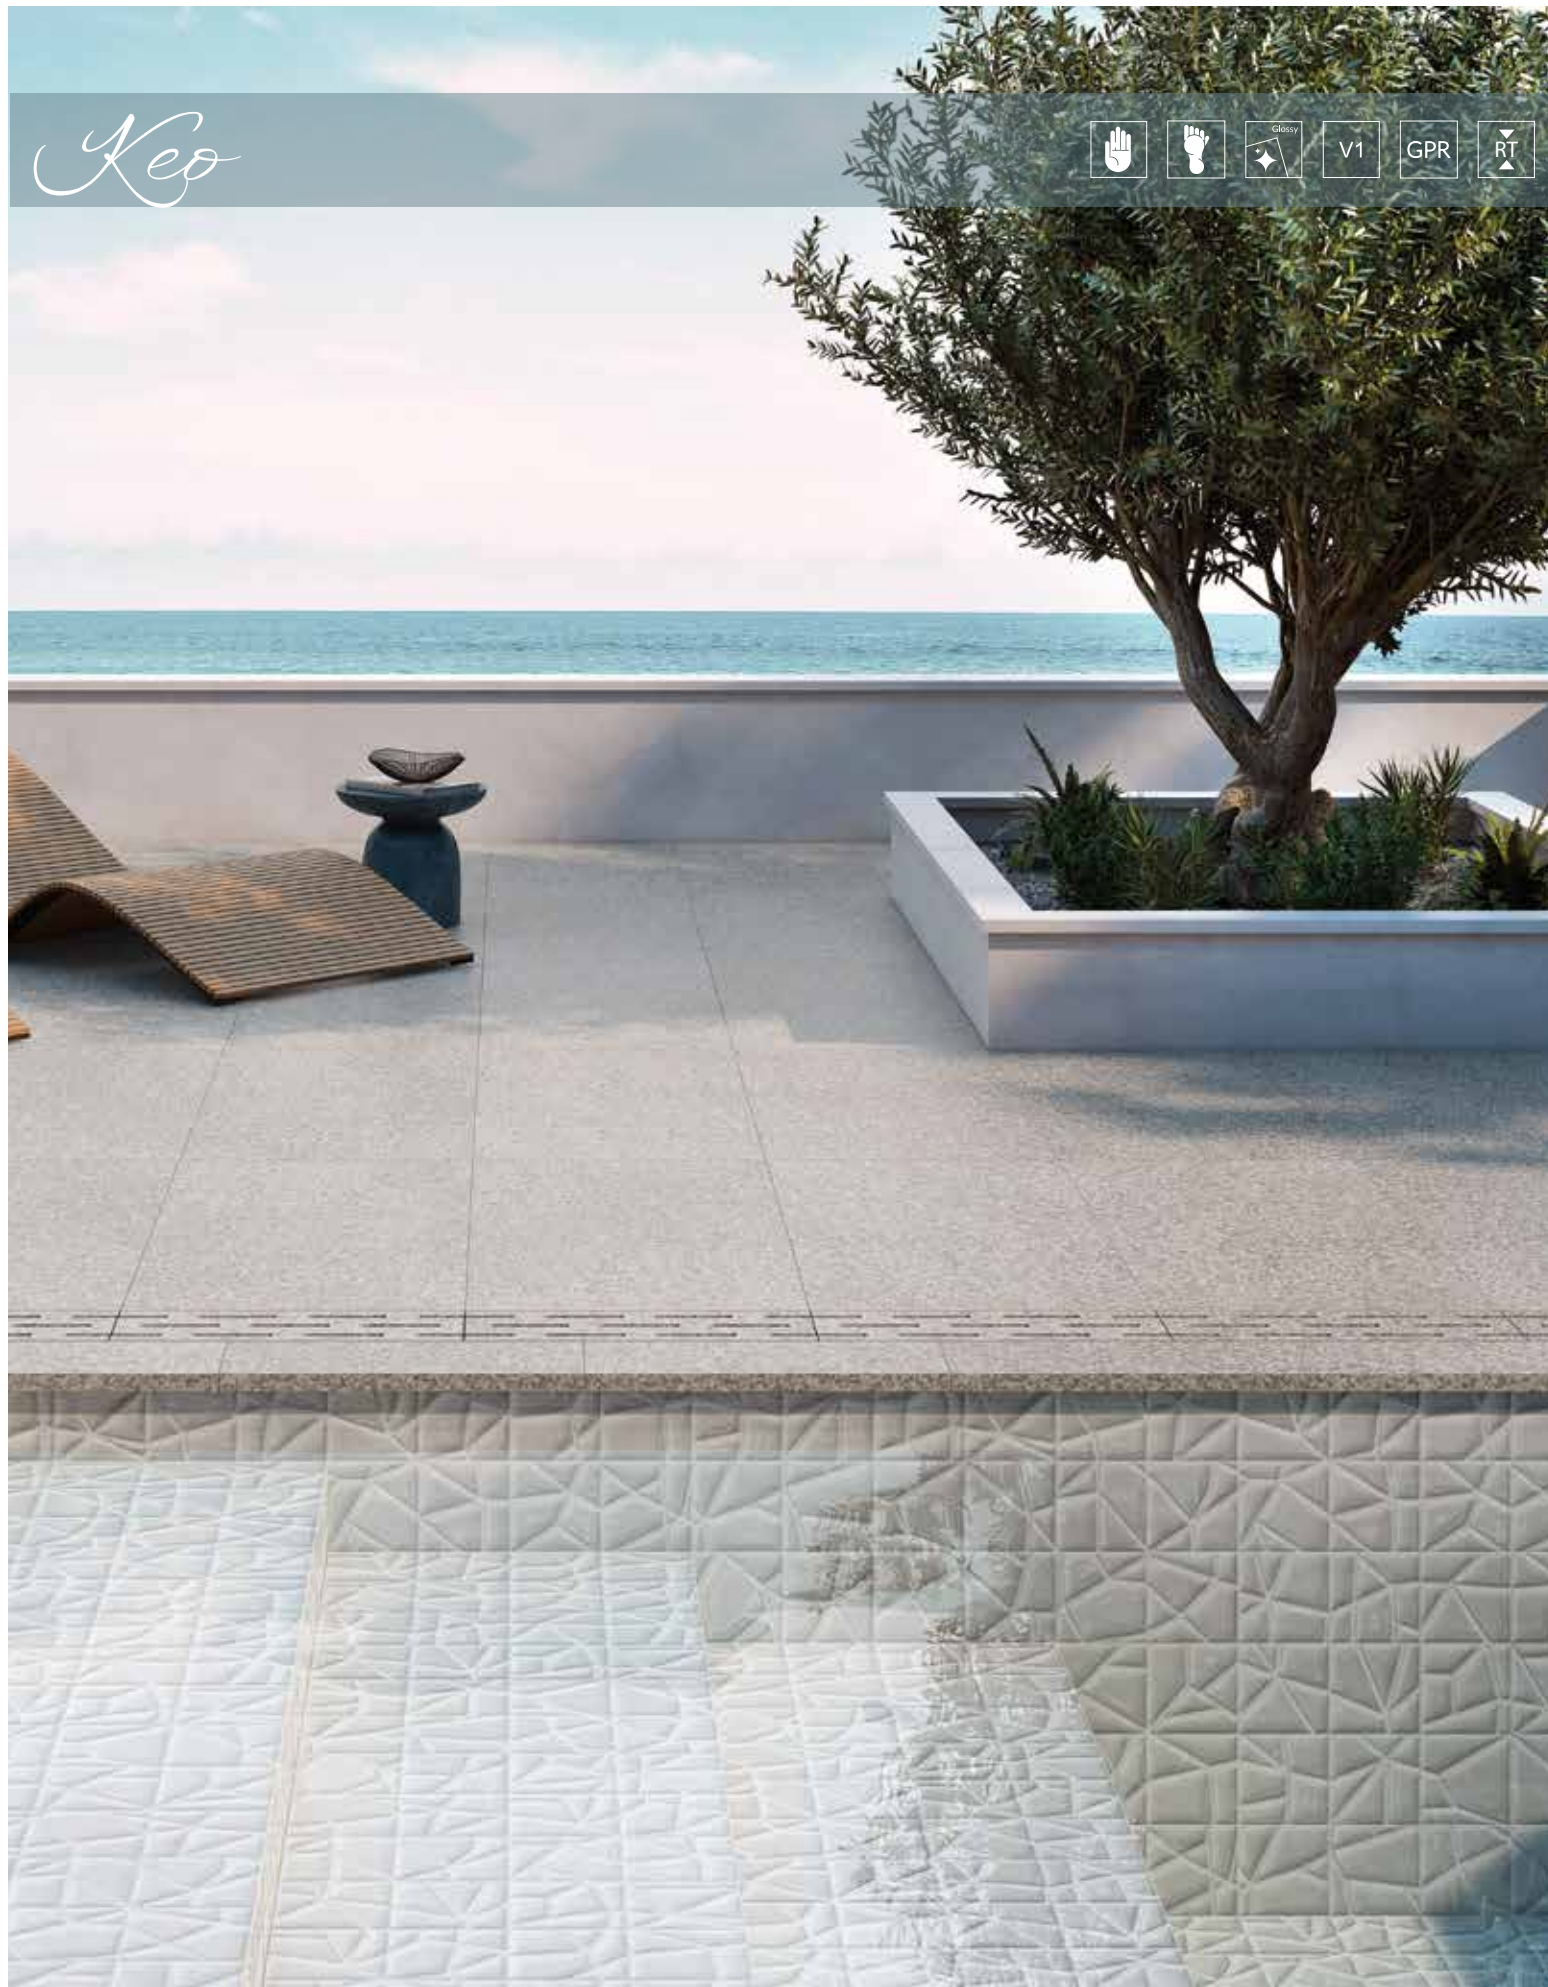

Keo Sand 15x15 cm._5,9"x5,9" & Granito Real Gris 60x120 cm._23,6"x47,2"

Keo

15x15 cm._5,9"x5,9" Different graphics randomly packaged