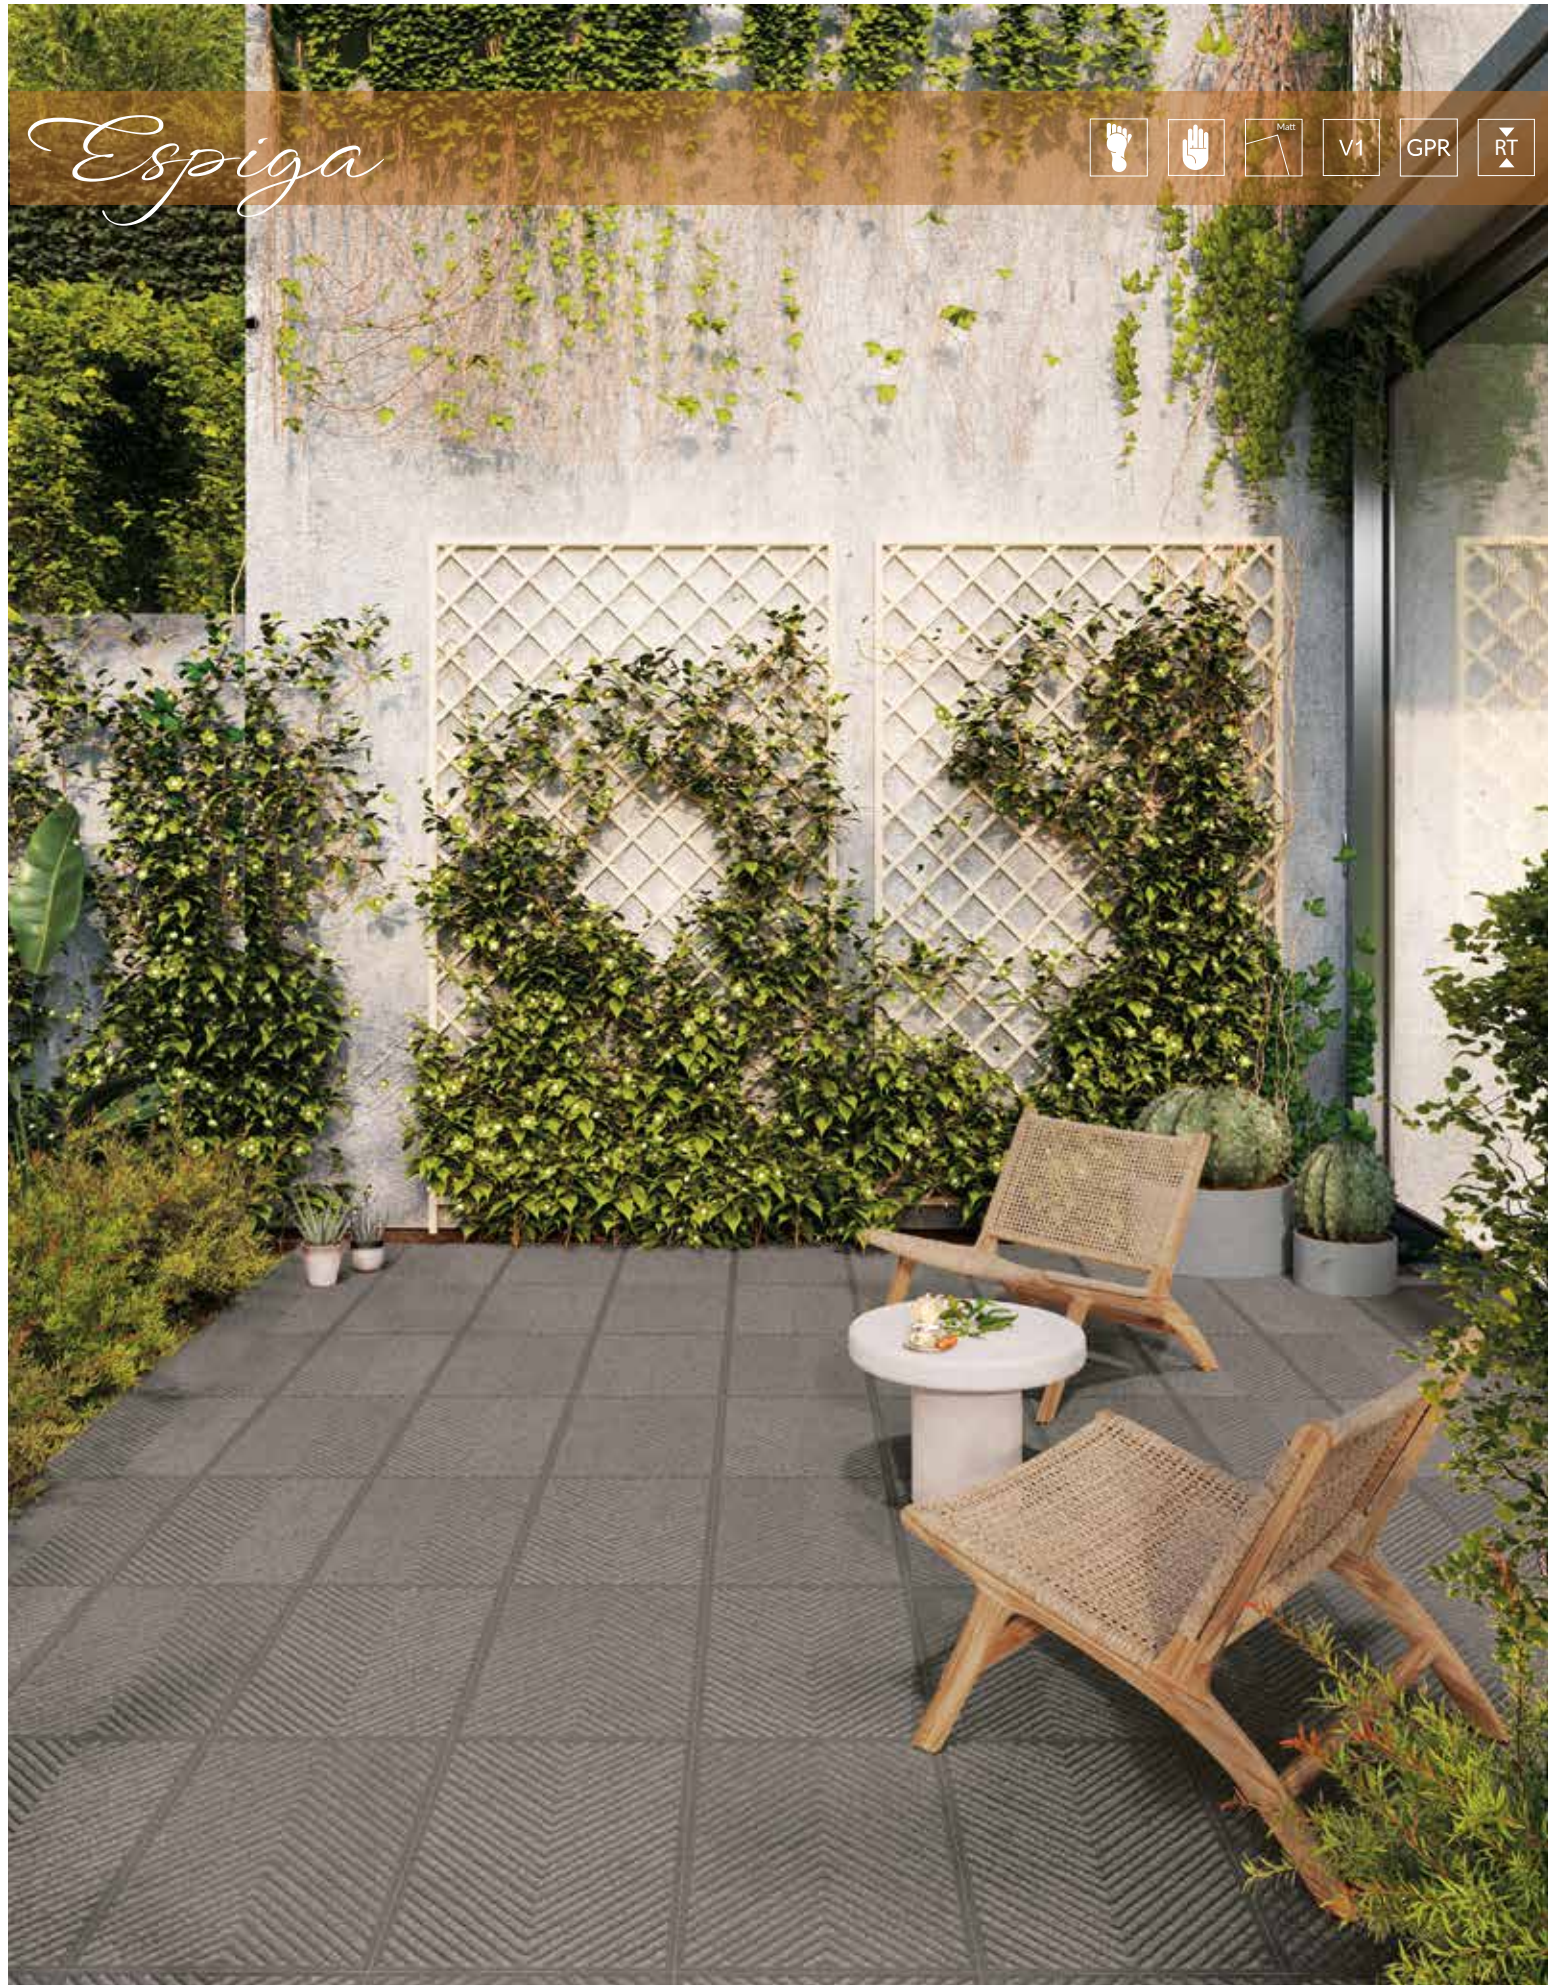

Zenit Graphite  
5 Tiles Shown

Zenit Graphite

Espiga Gris 40x60 cm.\_15,7"x23,6"

*Espiga*

40x60 cm.\_15,7"x23,6"

*Different graphics randomly packaged*

Espiga Beige

Espiga Gris