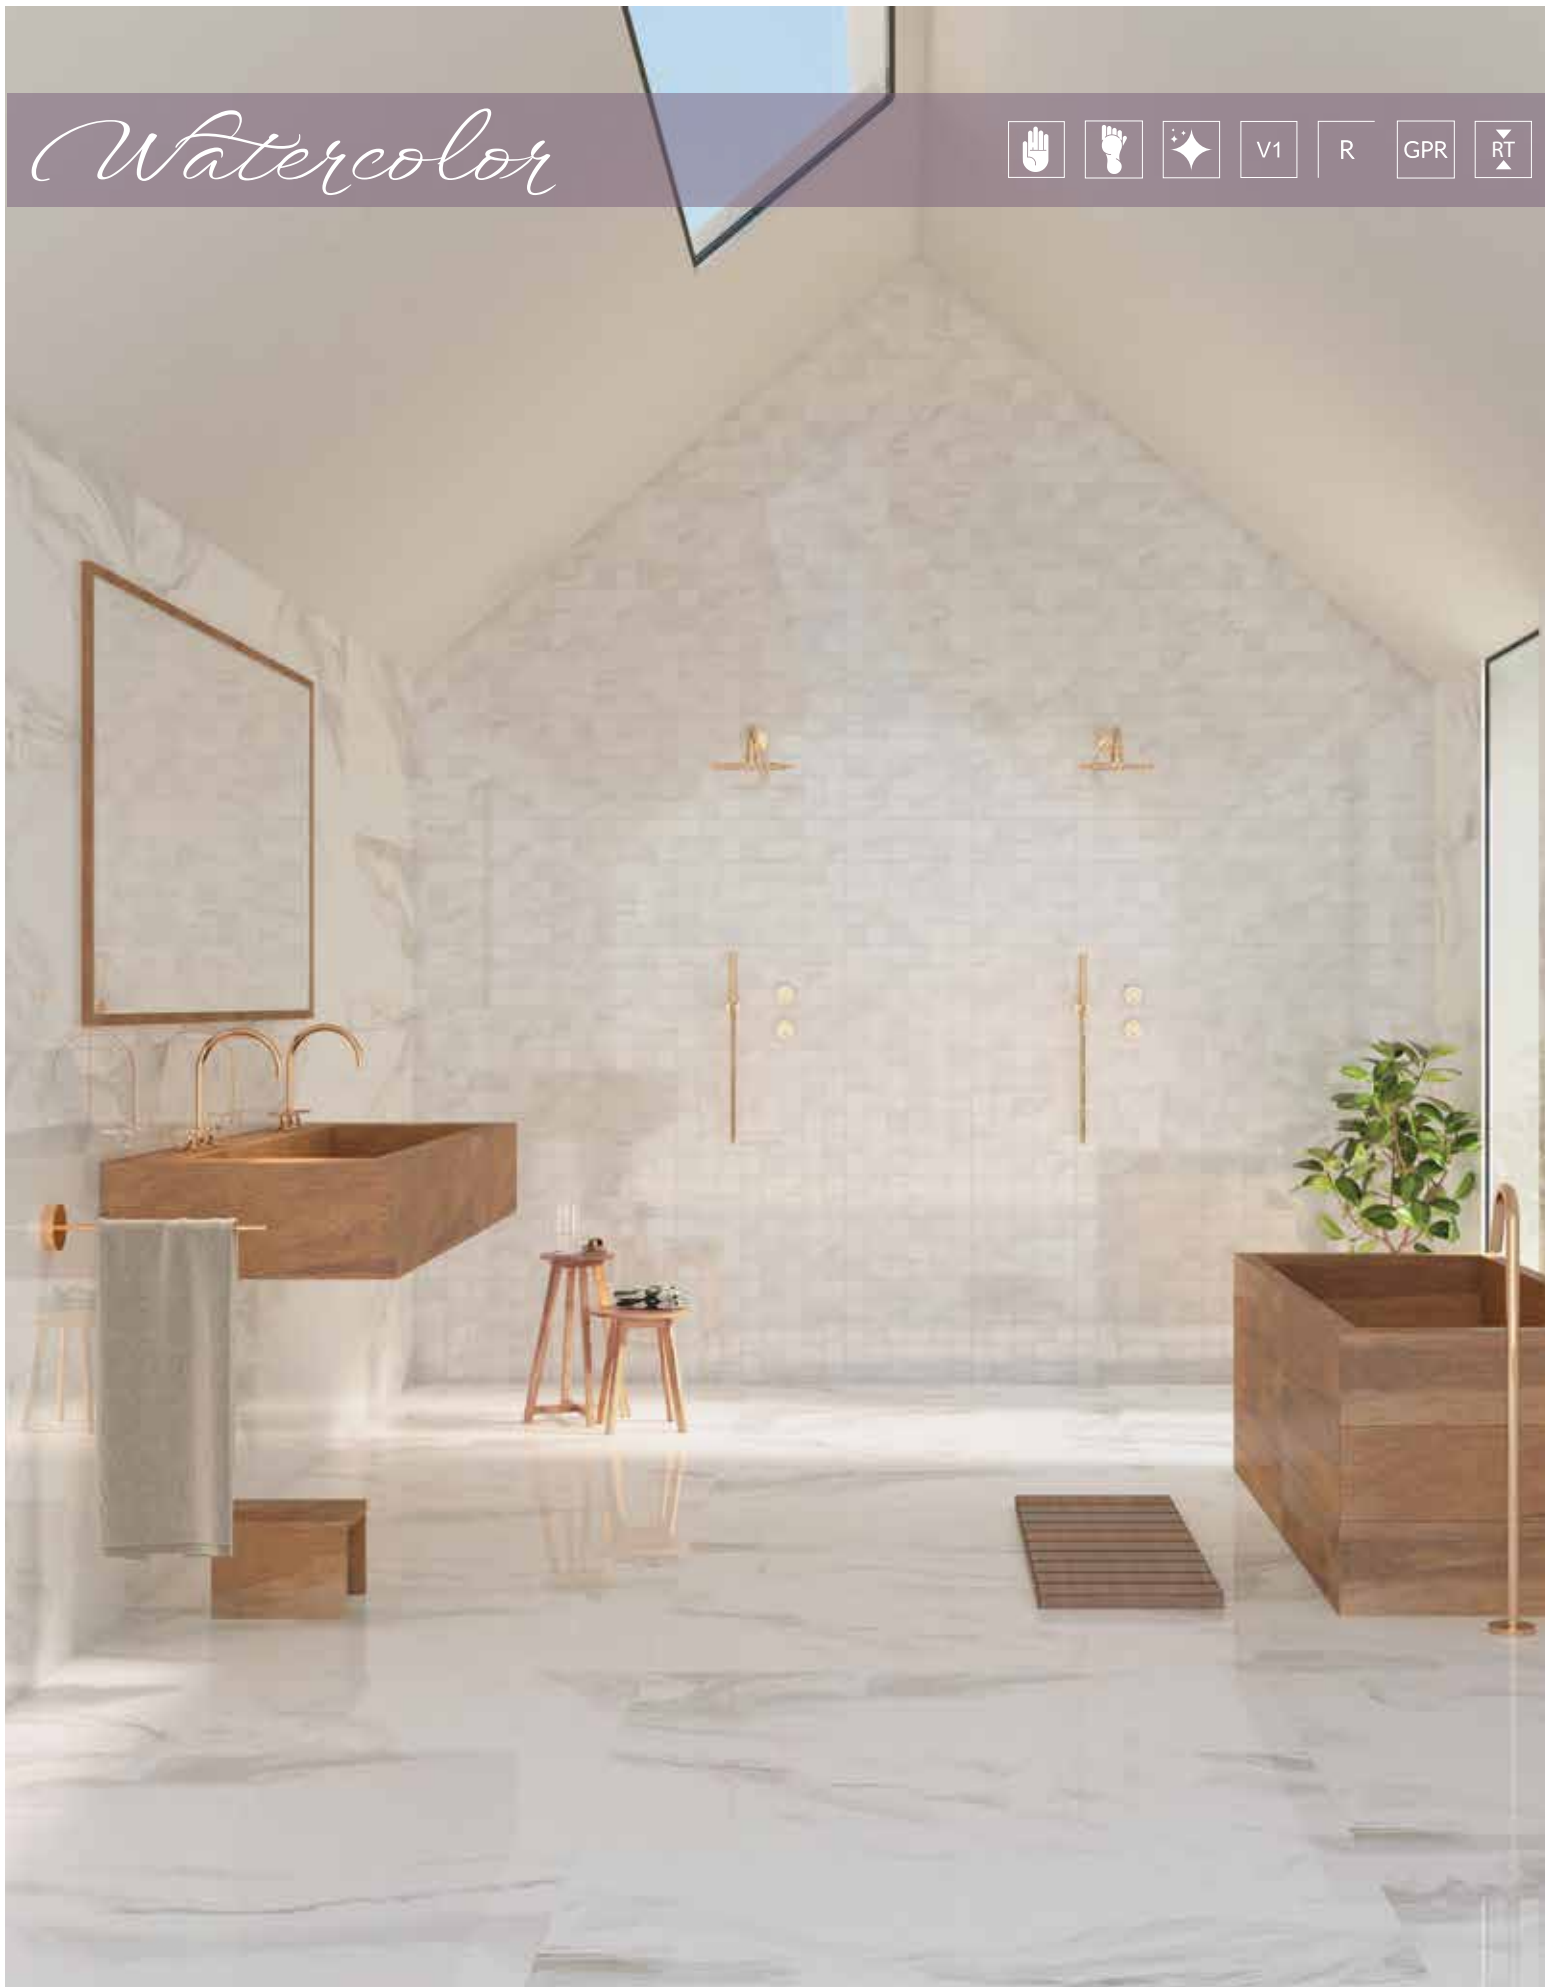

Gauguin Blanco 60x120 cm.\_23,6"x47,2"

60x120 cm.\_23,6"x47,2"  Different graphics randomly packaged

Gauguin Blanco

Gauguin Negro

Gauguin Negro

Watercolor White 60x120 cm.\_23,6"x47,2"

Watercolor

60x120 cm.\_23,6"x47,2" Different graphics randomly packaged