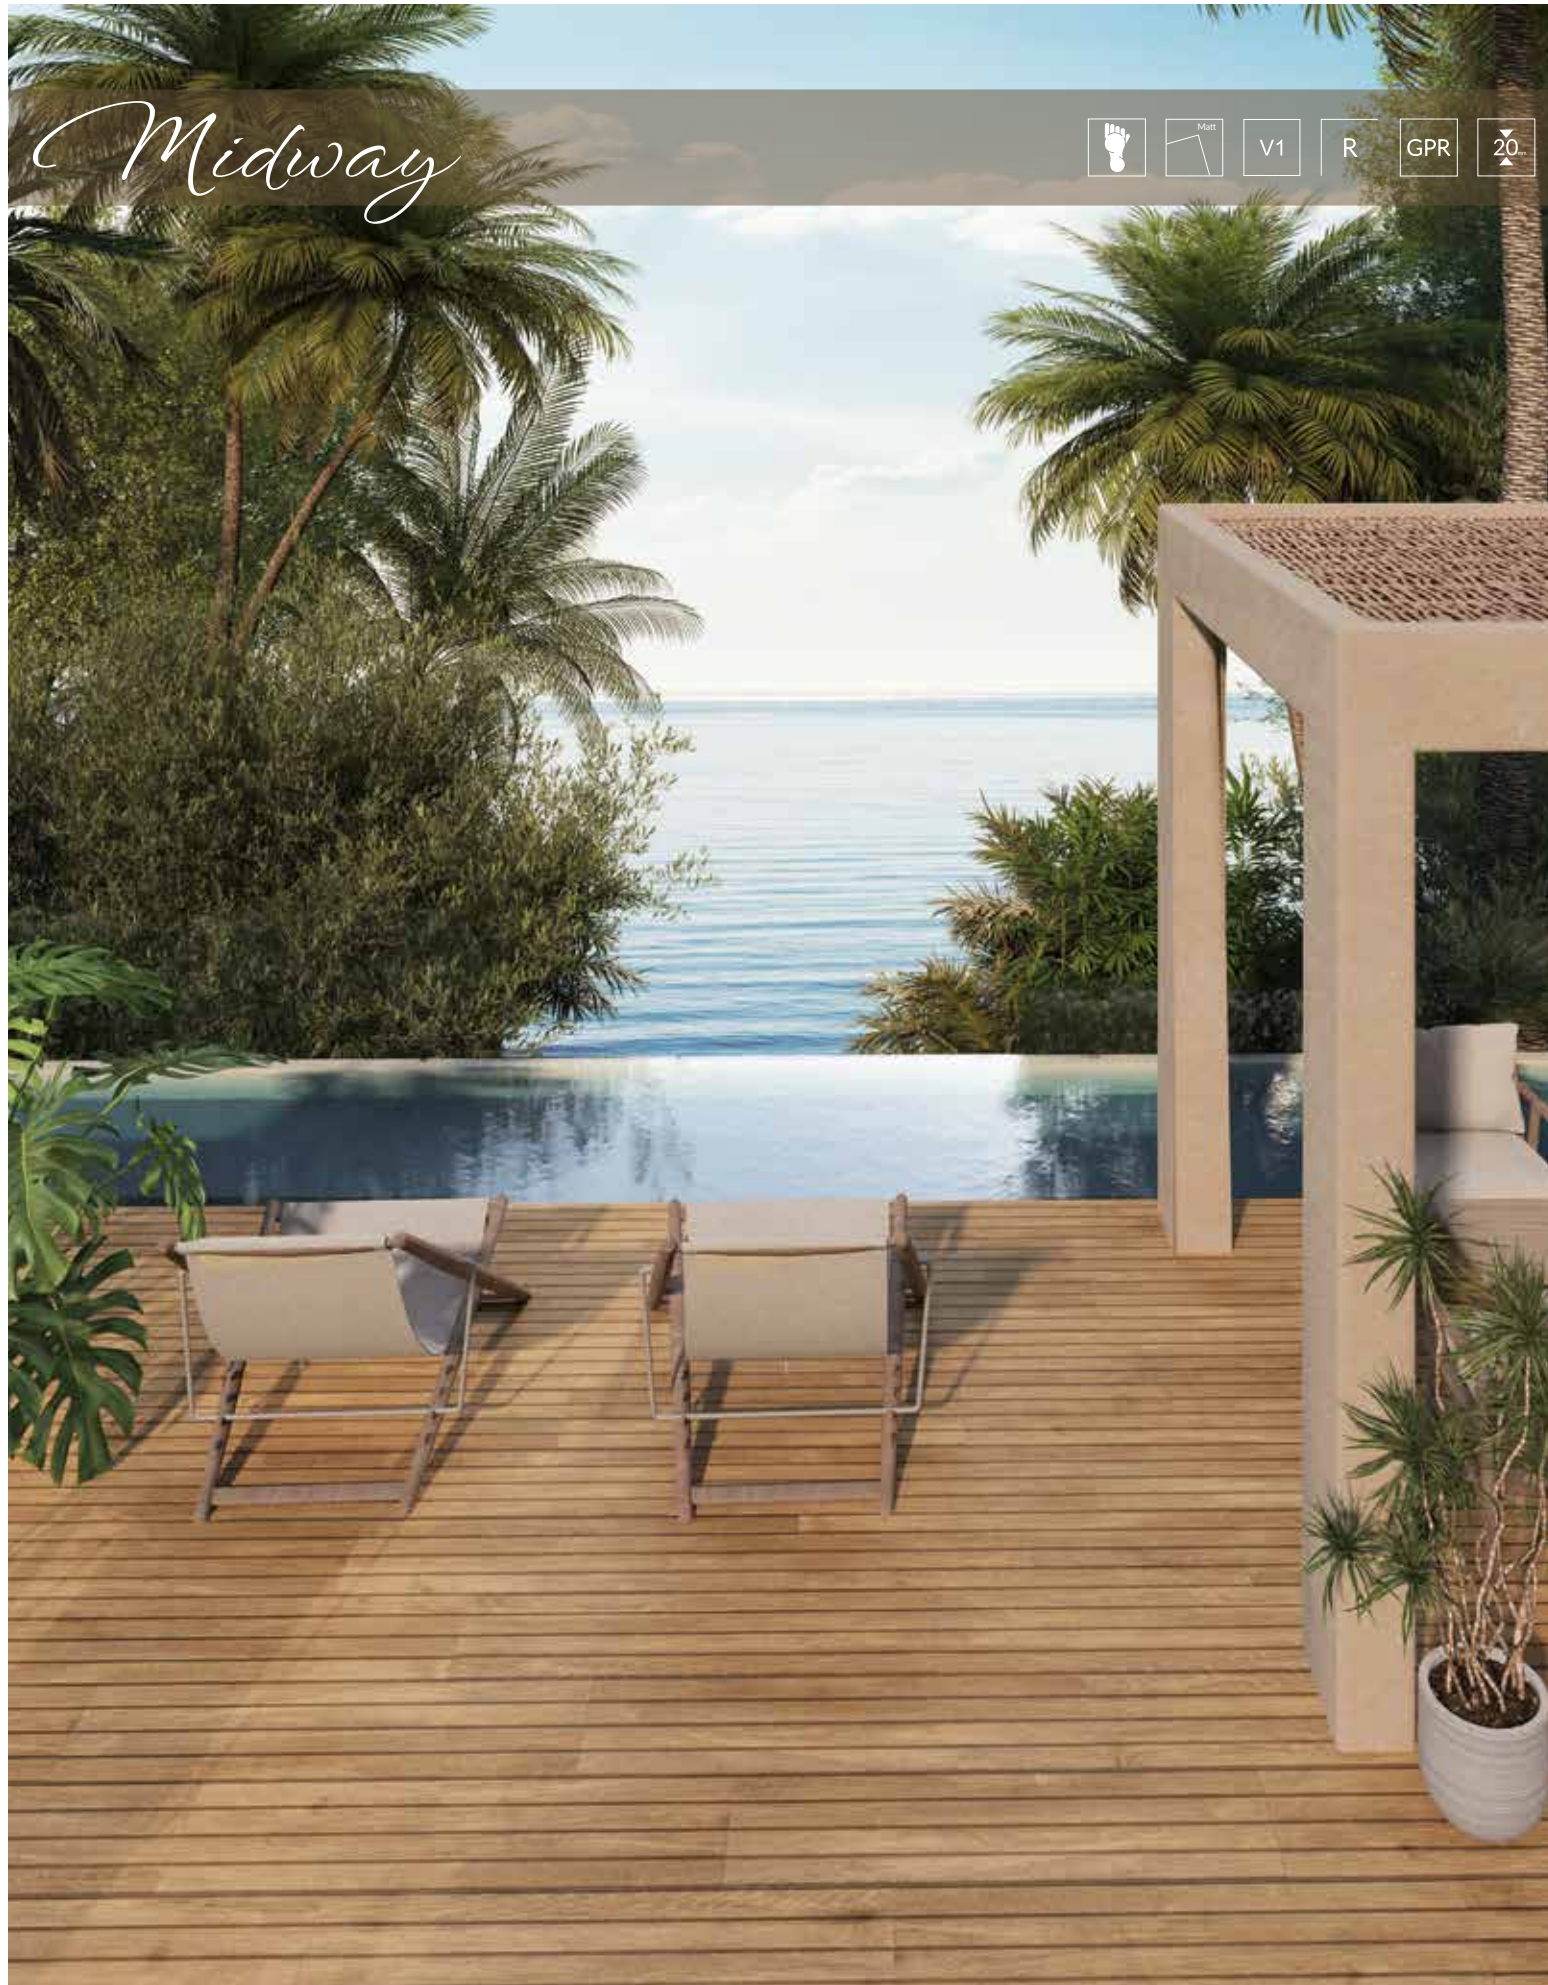

Midway Straw 30x120x2 cm._11,8"x47,2"x0,8"

30x120x2 cm._11,8"x47,2"x0,8" Different graphics randomly packaged