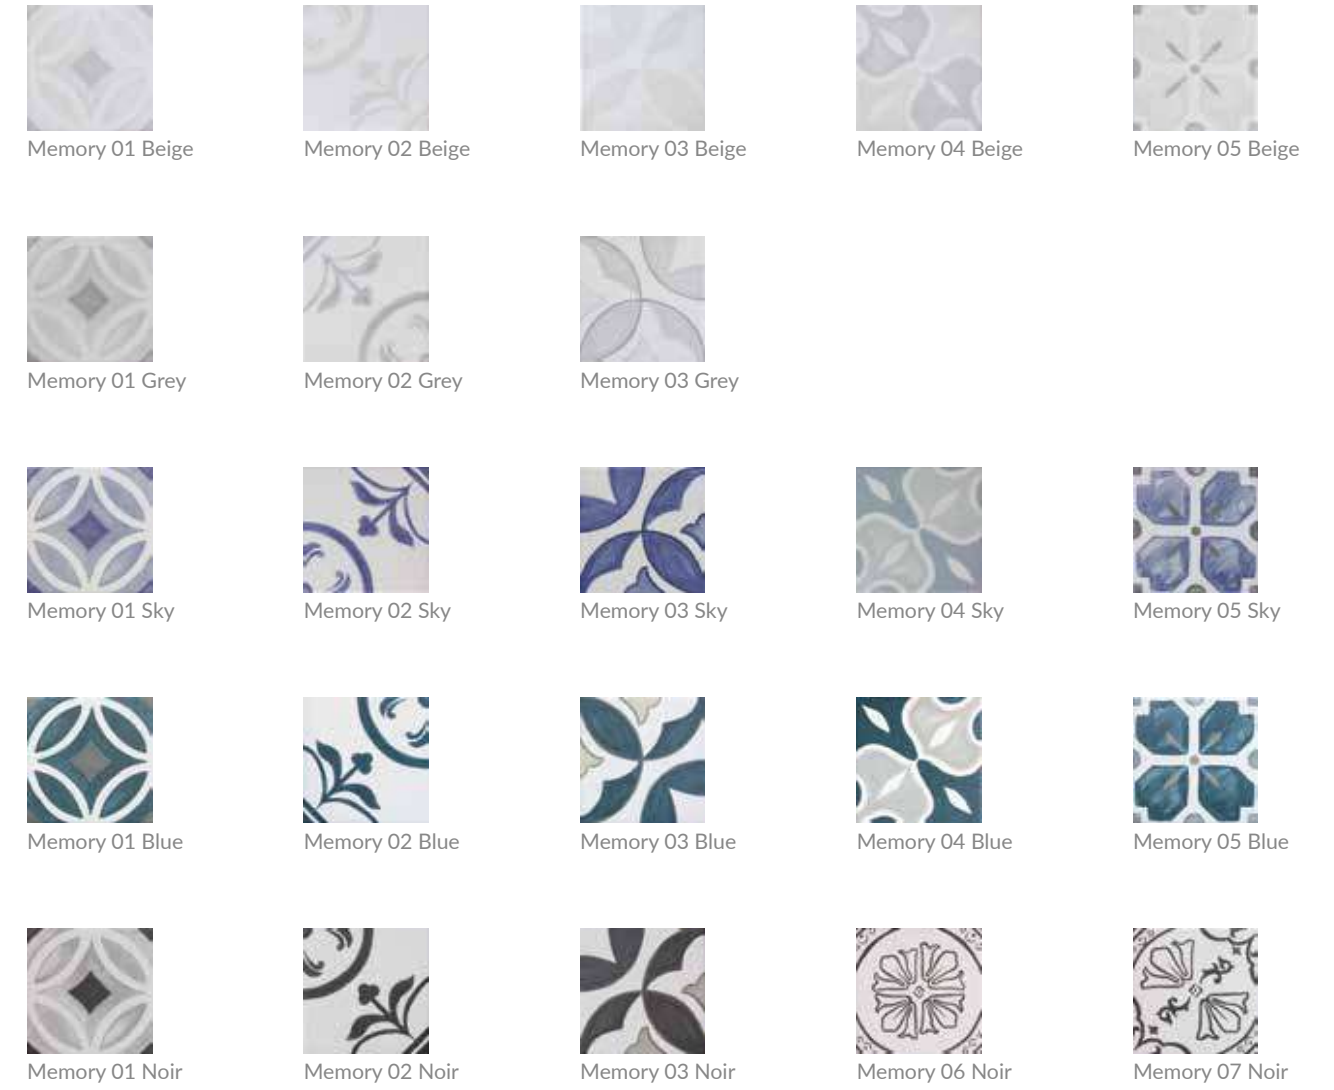

*Polar*

10x30 cm\_3,9"x11,8"

*Different graphics randomly packaged*

Polar Ice Base & Polar Line Ice

Memory 01 Grey 15x15 cm\_5,9"x5,9"

15x15 cm\_5,9"x5,9"

Different graphics for each model randomly packaged