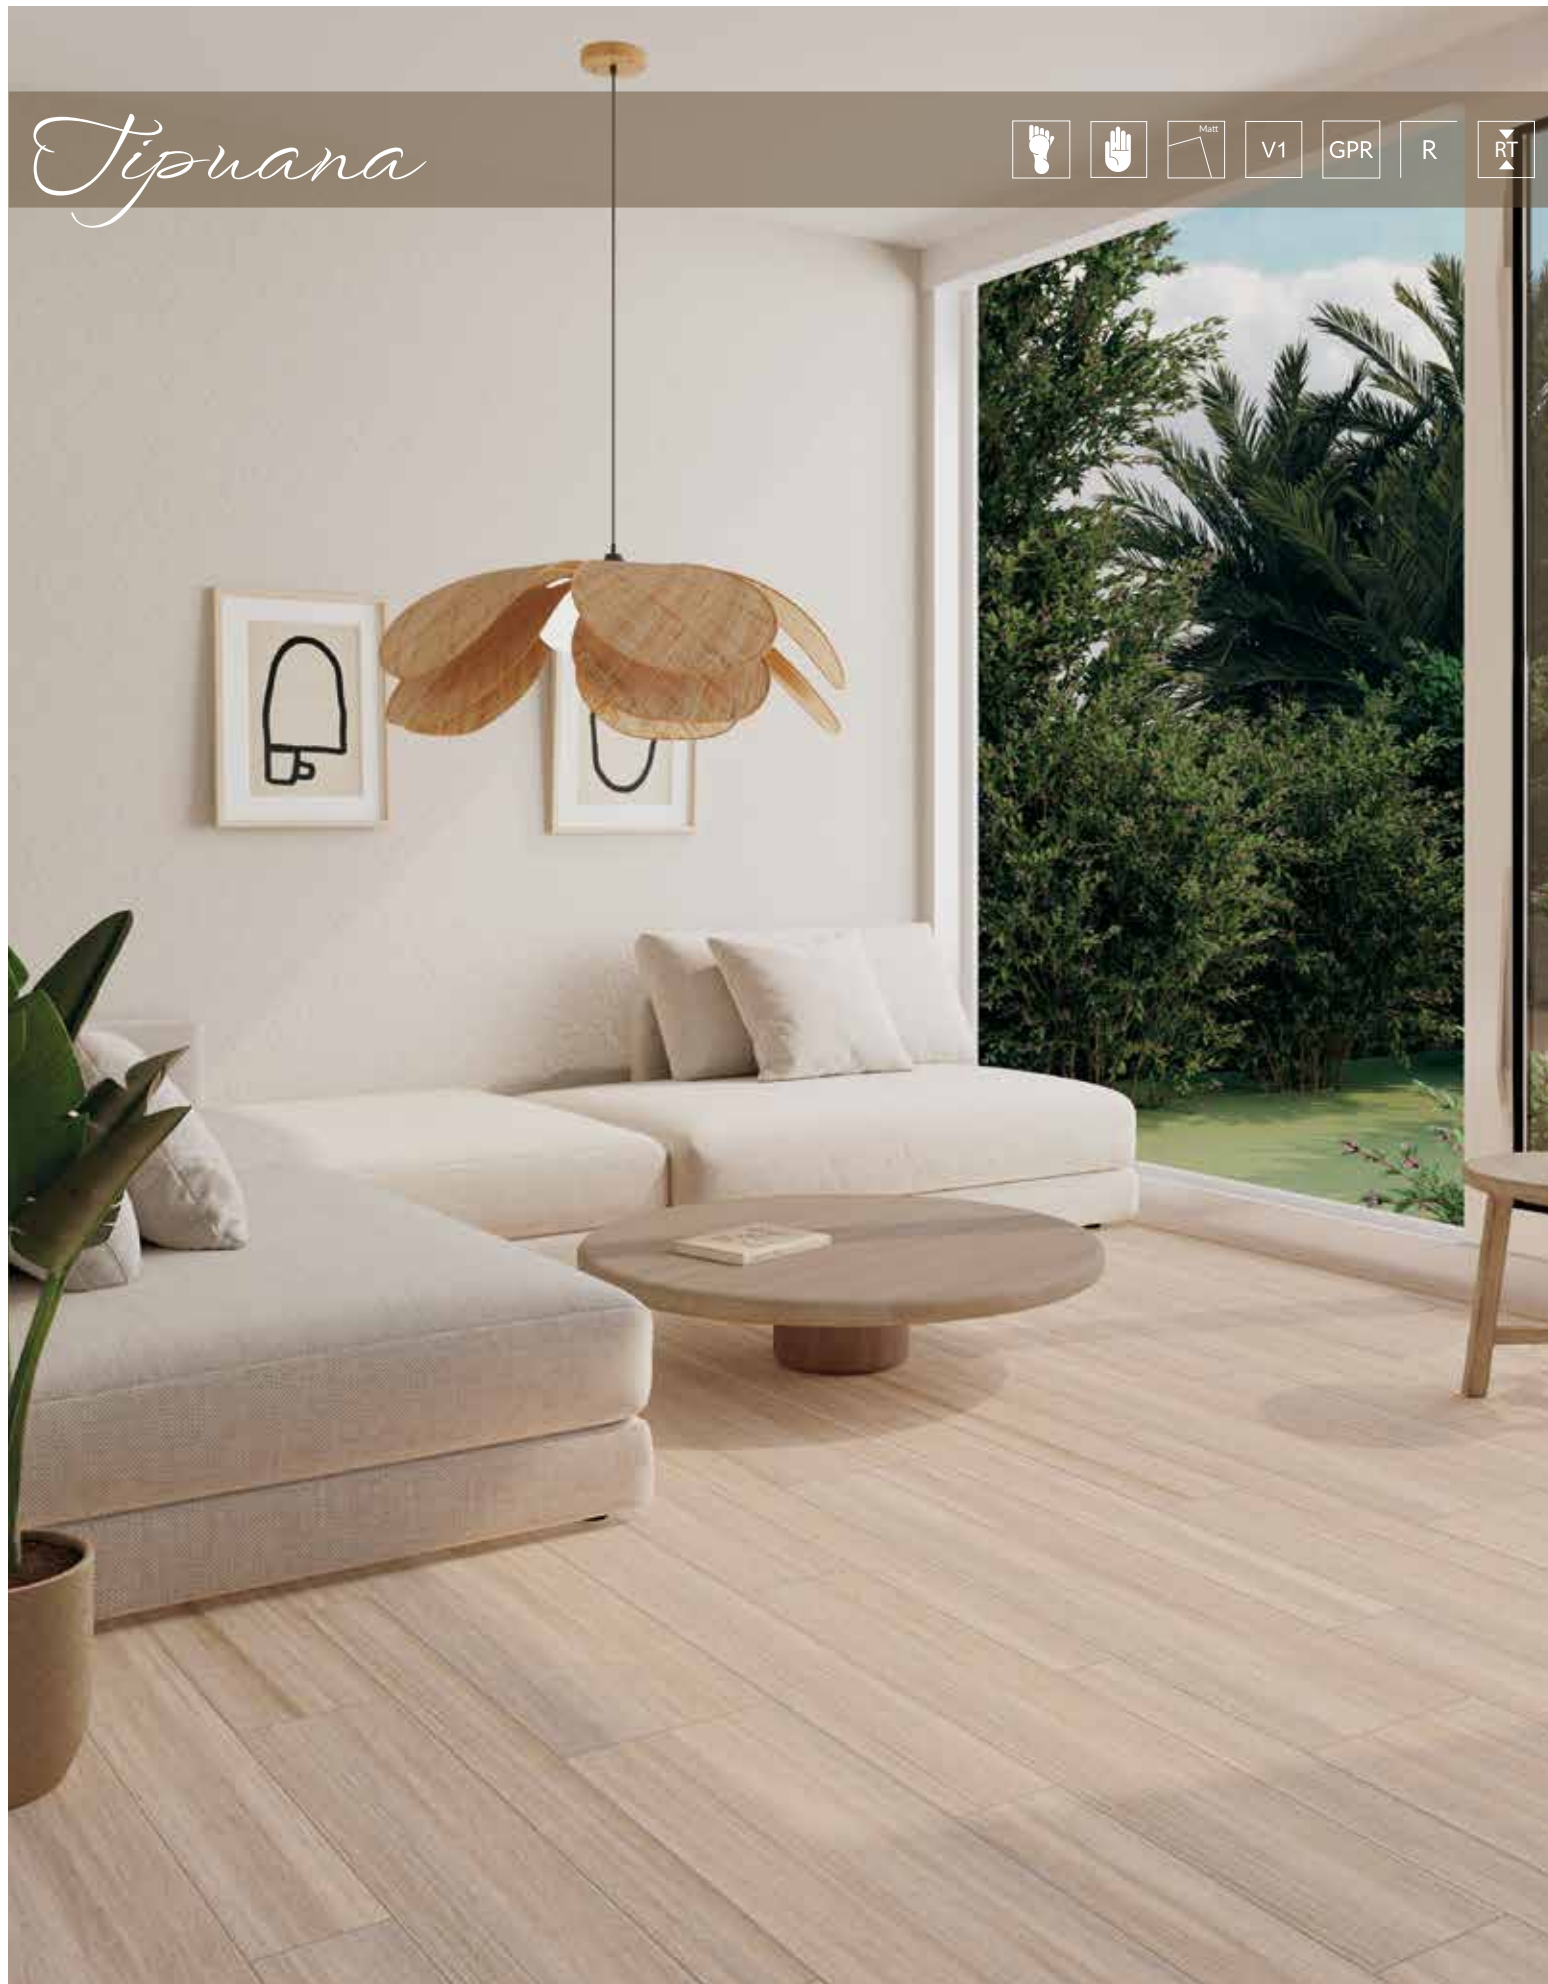

Tipuana Pino Multi 1 30x120 cm._6,4"x20,4", 20x120 cm._7,8"x47,2", 15x120 cm._5,9"x47,2" & 10x120 cm._3,9"x47,2"

30x120 cm._20x120 cm._15x120 cm._10x120 cm. Different graphics randomly packaged
11,8"x47,2" _7,8"x47,2" _5,9"x47,2" _3,9"x47,2"