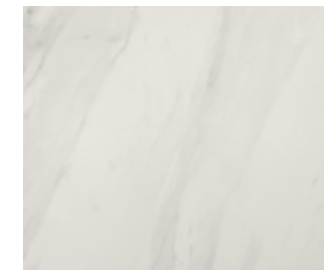

Different graphics randomly packaged

60x120 cm
23,6"x47,2"

Available Sizes

60x120 cm
23,6"x47,2"

Available Colours

Cala Light

BESTILE

Time to Create