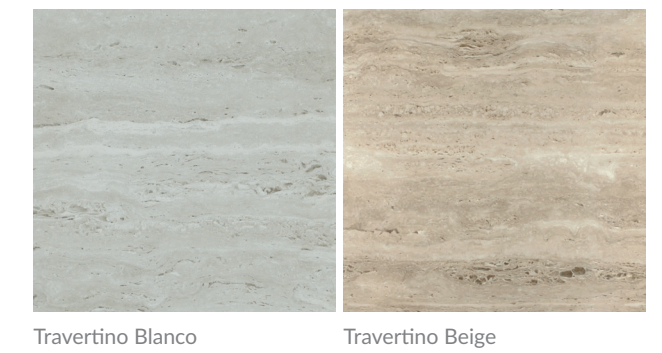

Available Colours / Colores Disponibles

Size	Pz Bx	Sqm Bx	Kg Box	Bx Pallet	Sqm Pallet	Kg Pallet
60x60 cm 23,6"x23,6"	R GPR 4pz	1,44	29,60	30bx	43,20	903
60x120 cm 23,6"x47,2"	R GPR 2pz	1,44	33,00	32bx	46,08	1.071