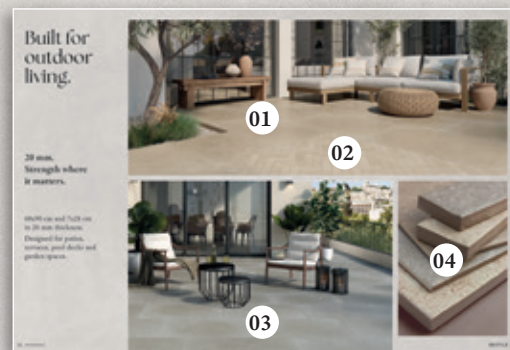

Pages 16-17

- 01 - Taxos RLV Sand 60x90x2 cm _ 23,6"x35,4"x0,8"
- 02 - Taxos RLV Sand 7x28x2 cm _ 2,7"x11"x0,8"
- 03 - Taxos RLV Grey 60x90x2 cm _ 23,6"x35,4"x0,8"
- 04 - Sample of different thicknesses