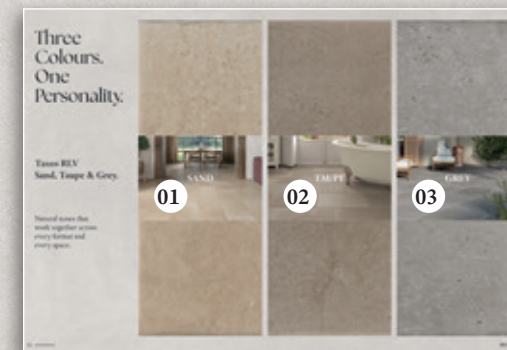

Pages 22-23

- 01 - Taxos RLV Sand 40x60 cm _ 15,7"x23,6"
- 02 - Taxos RLV Taupe 40x60 cm _ 15,7"x23,6"
- 03 - Taxos RLV Grey 60x90x2 cm _ 23,6"x35,4"x0,8"